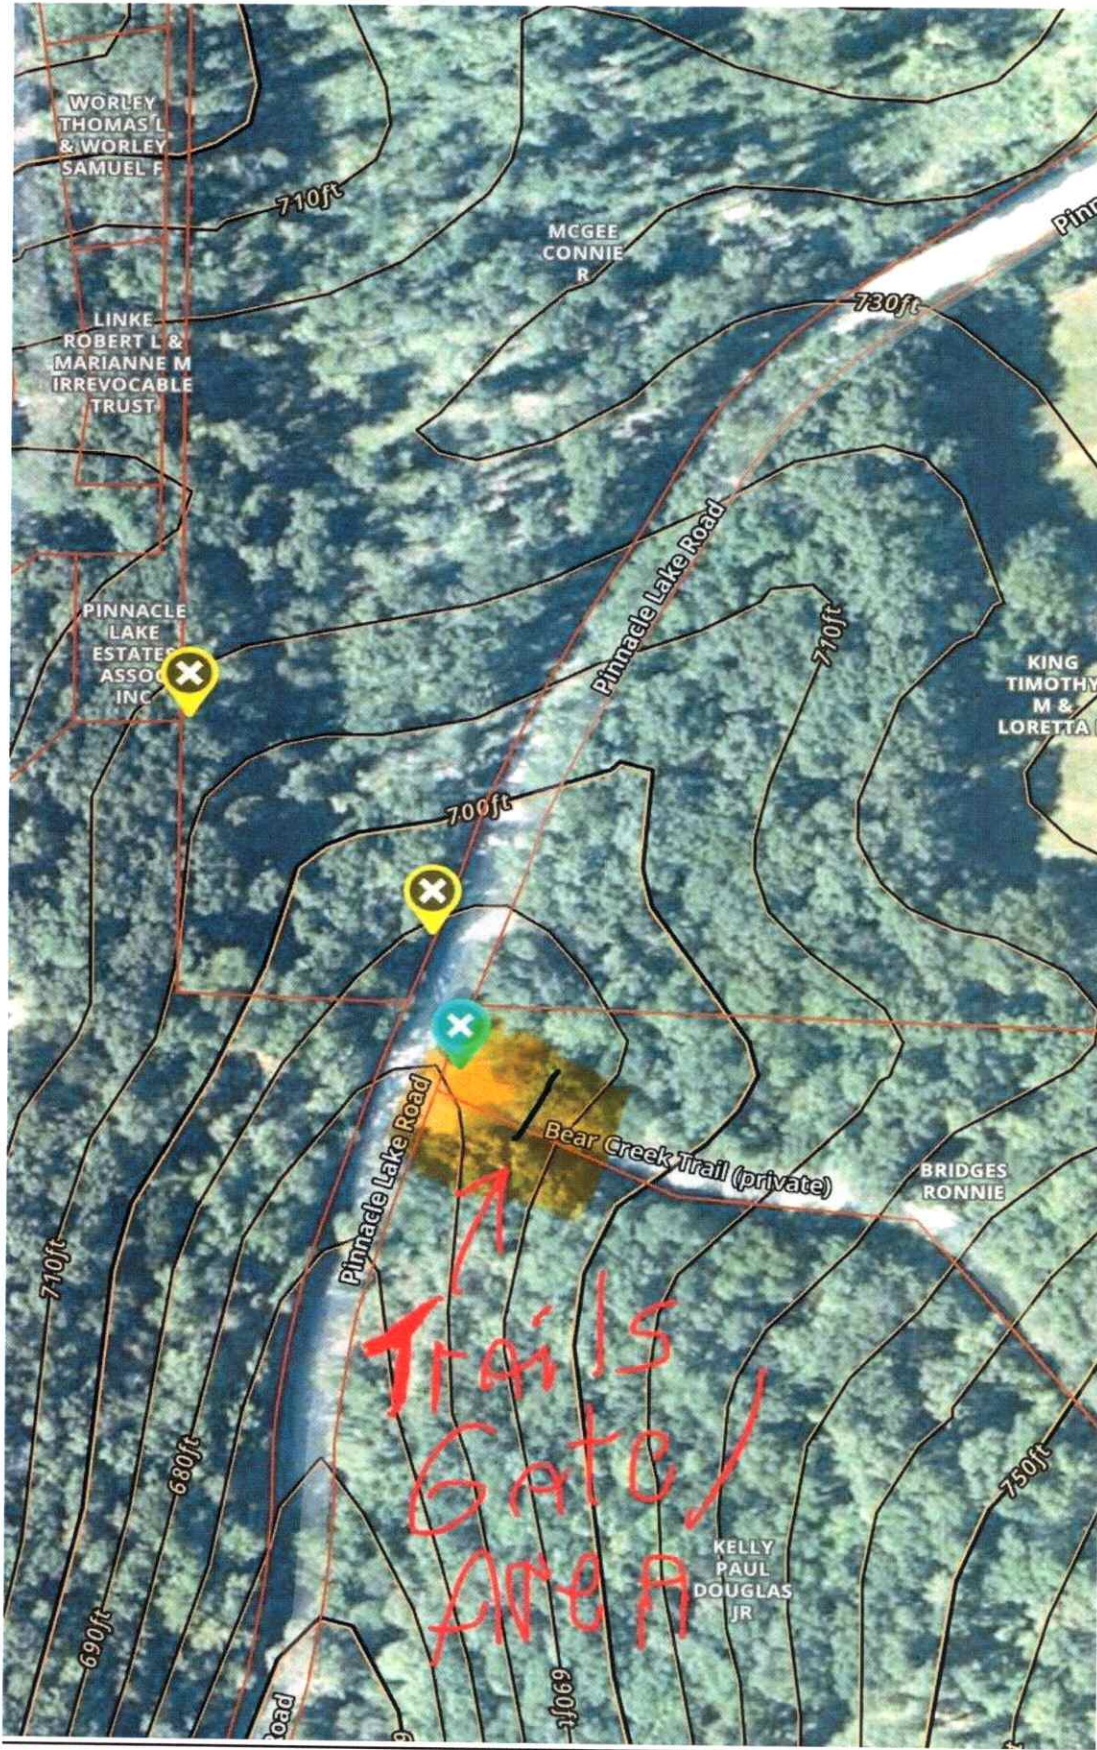

### Overview Map of Grass Mowing Bid Areas & Special Request/Special Project Areas

**(Bid A) - Pinnacle Drive – From Pinnacle Lake Road to Boat Ramp, Admin Bldg, Tennis:**

**(Bid A) - Boat Dock Lane, Lot 109, Grass long Creek, Pavillion, Picnic Area, Bathhouse:**

**(Bid A) - North Gate Area Outside Gate and behind Gate:**

**(Bid A) – Pinnacle Maintenance Lot:**

**(Bid A) – Pinnacle Lake Trails Gate Area:**

**(Bid C) – Campground Area:**

**(Bid C) - Pin Oak Boat Ramp Common Area:**

## Three Pipes Common Area:

**Pinnacle Creek Common Area:**