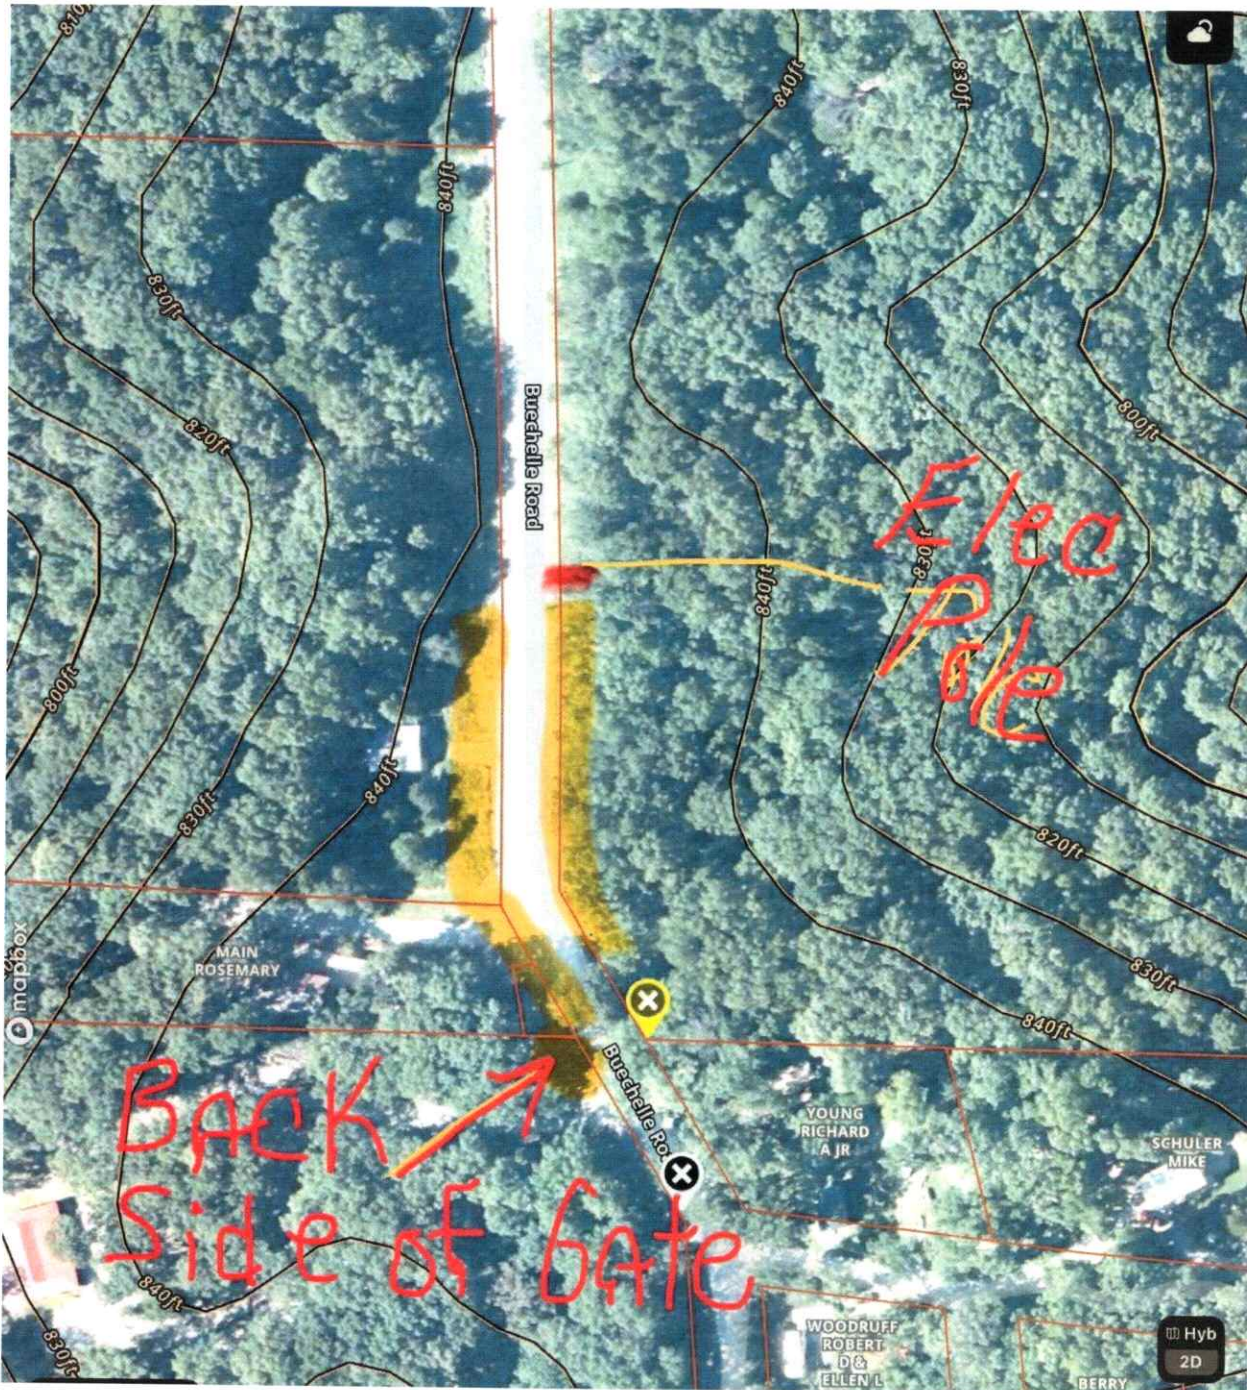

### Overview Map of Grass Mowing Bid Areas & Special Request/Special Project Areas

**(Bid A) - Pinnacle Drive – From Pinnacle Lake Road to Boat Ramp, Admin Bldg, Tennis:**

**(Bid A) - Boat Dock Lane, Lot 109, Grass long Creek, Pavillion, Picnic Area, Bathhouse:**

**(Bid A) - North Gate Area Outside Gate and behind Gate:**

**(Bid A) – Pinnacle Maintenance Lot:**

**(Bid A) – Pinnacle Lake Trails Gate Area:**

**(Bid C) – Campground Area:**

**(Bid C) - Pin Oak Boat Ramp Common Area:**