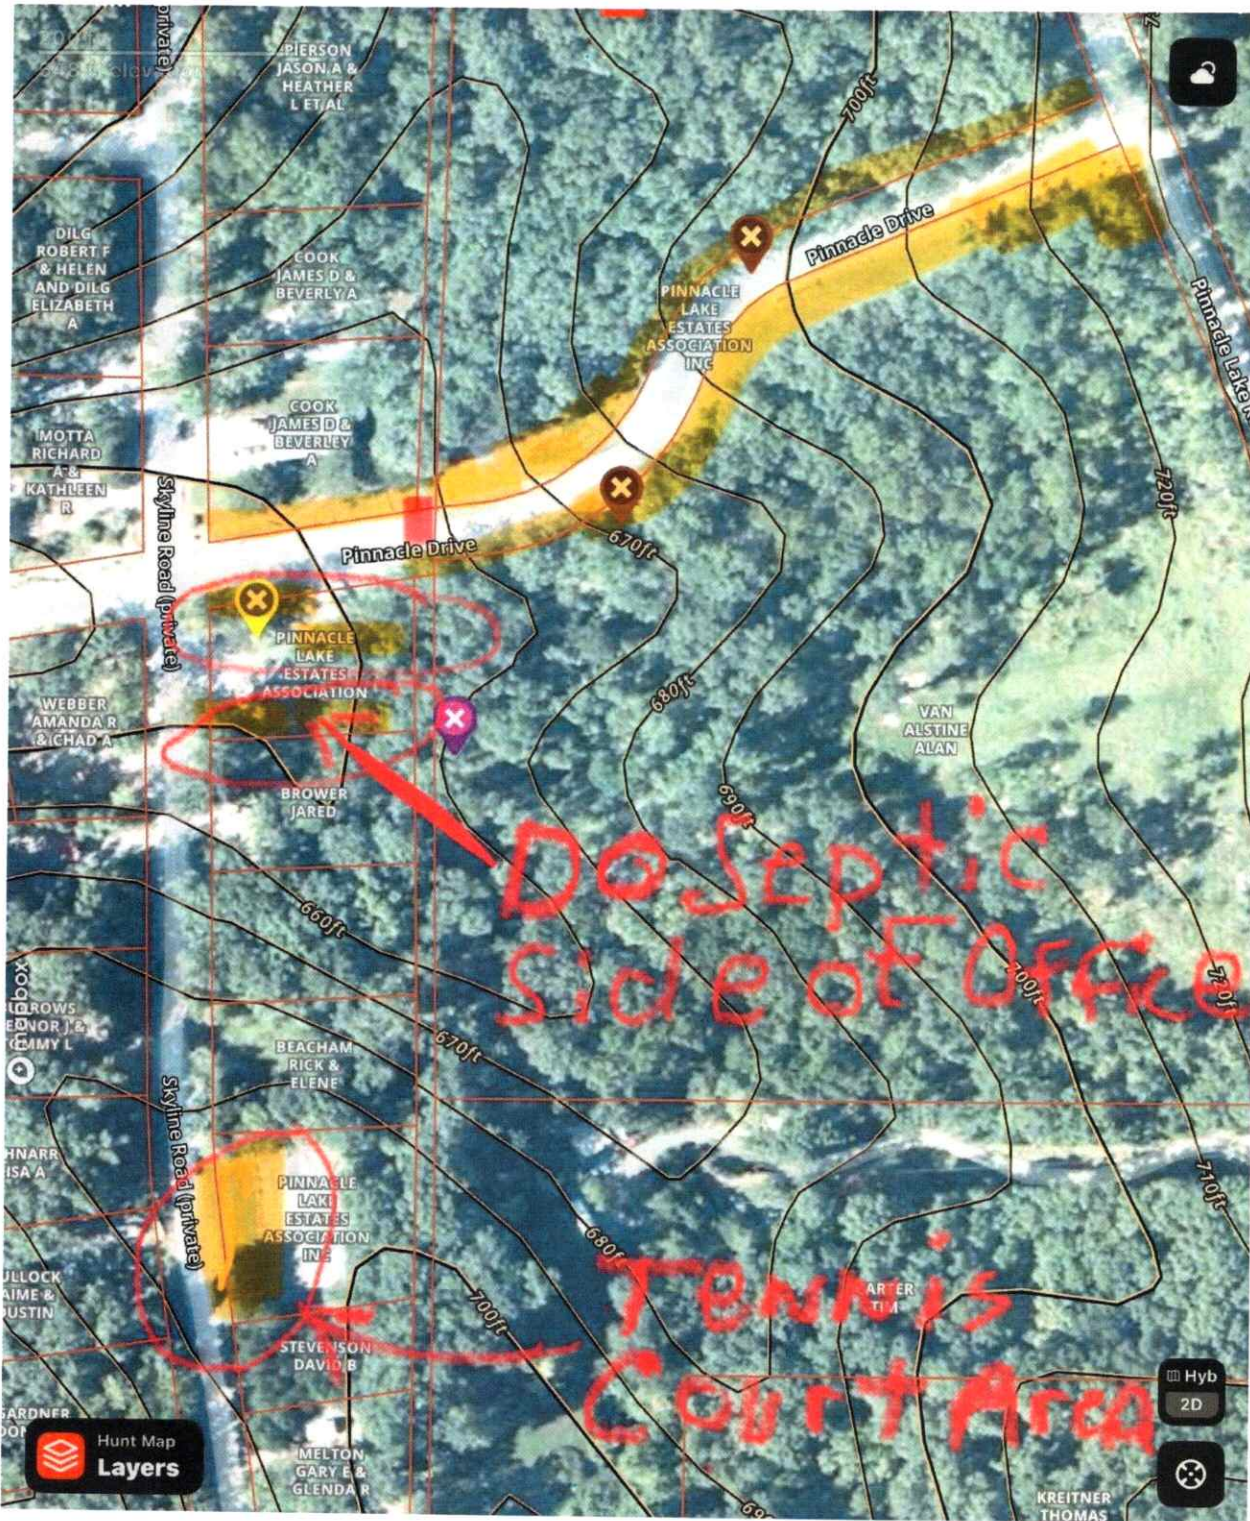

## Grass Mowing Area Bid & Potential Special Projects

### Overview Map of Grass Mowing Bid Areas & Special Request/Special Project Areas

**(Bid A) - Pinnacle Drive – From Pinnacle Lake Road to Boat Ramp, Admin Bldg, Tennis:**

**(Bid A) - Boat Dock Lane, Lot 109, Grass long Creek, Pavillion, Picnic Area, Bathhouse:**

**(Bid A) - North Gate Area Outside Gate and behind Gate:**

**(Bid A) – Pinnacle Maintenance Lot:**

**(Bid A) – Pinnacle Lake Trails Gate Area:**

**(Bid C) – Campground Area:**

**(Bid C) - Pin Oak Boat Ramp Common Area:**

## Three Pipes Common Area:

**Pinnacle Creek Common Area:**